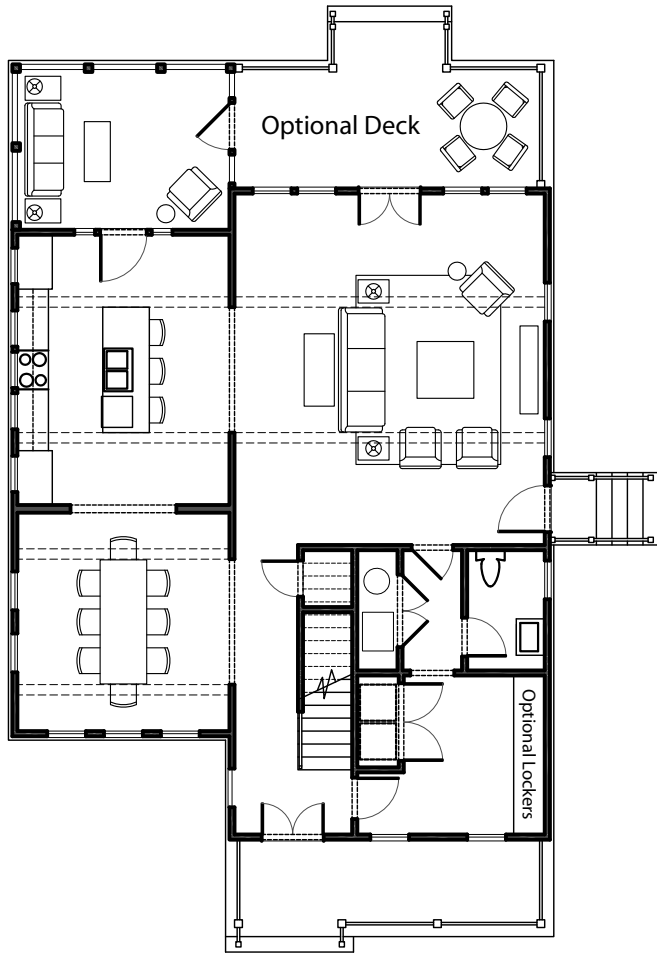

The Ashton

Soulmark
VACATION HOMES

Elevation A

Elevation B

Elevation C

Soulmark Vacation Homes, a division of True Homes, LLC, reserves the right to change or amend plans and specification without prior notice. Specifications may vary per plan. All dimensions are approximate and are rounded down to the nearest 3". Information is deemed to be correct but not guaranteed.

The Ashton

First Floor Plan

Second Floor Plan

The Ashton

First Floor Plan

Second Floor Plan