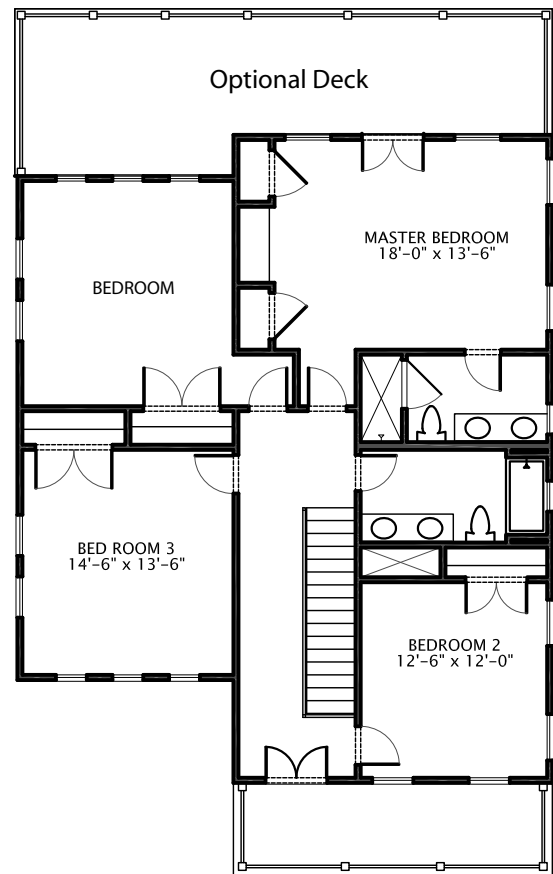

The Ashton

Soulmark
VACATION HOMES

Elevation A

Elevation B

Elevation C

Soulmark Vacation Homes, a division of True Homes, LLC, reserves the right to change or amend plans and specification without prior notice. Specifications may vary per plan. All dimensions are approximate and are rounded down to the nearest 3". Information is deemed to be correct but not guaranteed.

The Ashton

First Floor Plan

Second Floor Plan

The Ashton

First Floor Plan

Second Floor Plan