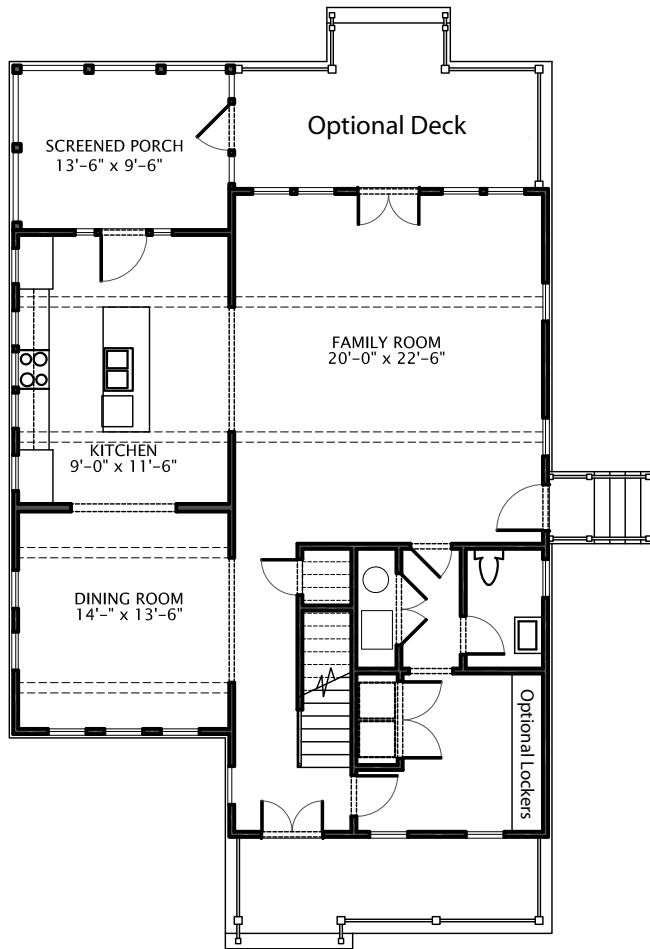

The Ashton

Soulmark
VACATION HOMES

Elevation A

Elevation B

Elevation C

Soulmark Vacation Homes, a division of True Homes, LLC, reserves the right to change or amend plans and specification without prior notice. Specifications may vary per plan. All dimensions are approximate and are rounded down to the nearest 3". Information is deemed to be correct but not guaranteed.

The Ashton

First Floor Plan

Second Floor Plan

The Ashton

First Floor Plan

Second Floor Plan