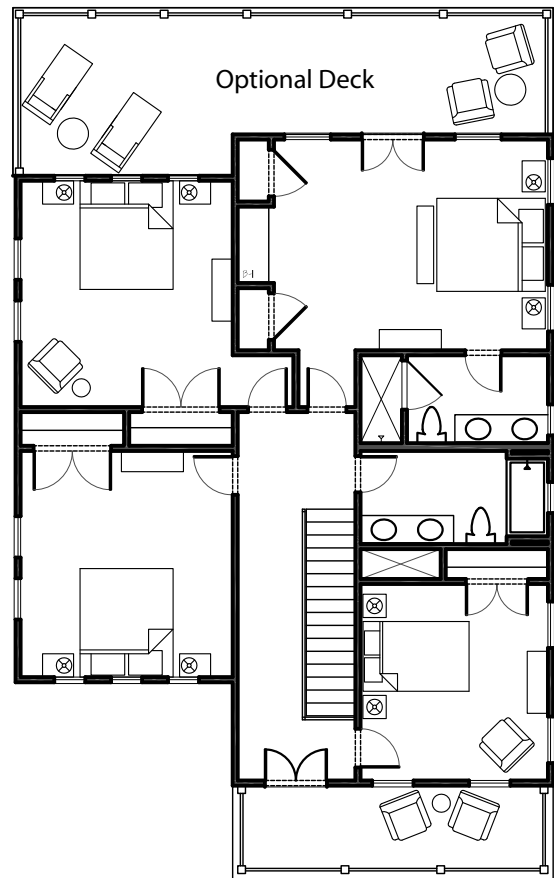

The Ashton

Soulmark
VACATION HOMES

Elevation A

Elevation B

Elevation C

Soulmark Vacation Homes, a division of True Homes, LLC, reserves the right to change or amend plans and specification without prior notice. Specifications may vary per plan. All dimensions are approximate and are rounded down to the nearest 3". Information is deemed to be correct but not guaranteed.

The Ashton

First Floor Plan

Second Floor Plan

The Ashton

First Floor Plan

Second Floor Plan